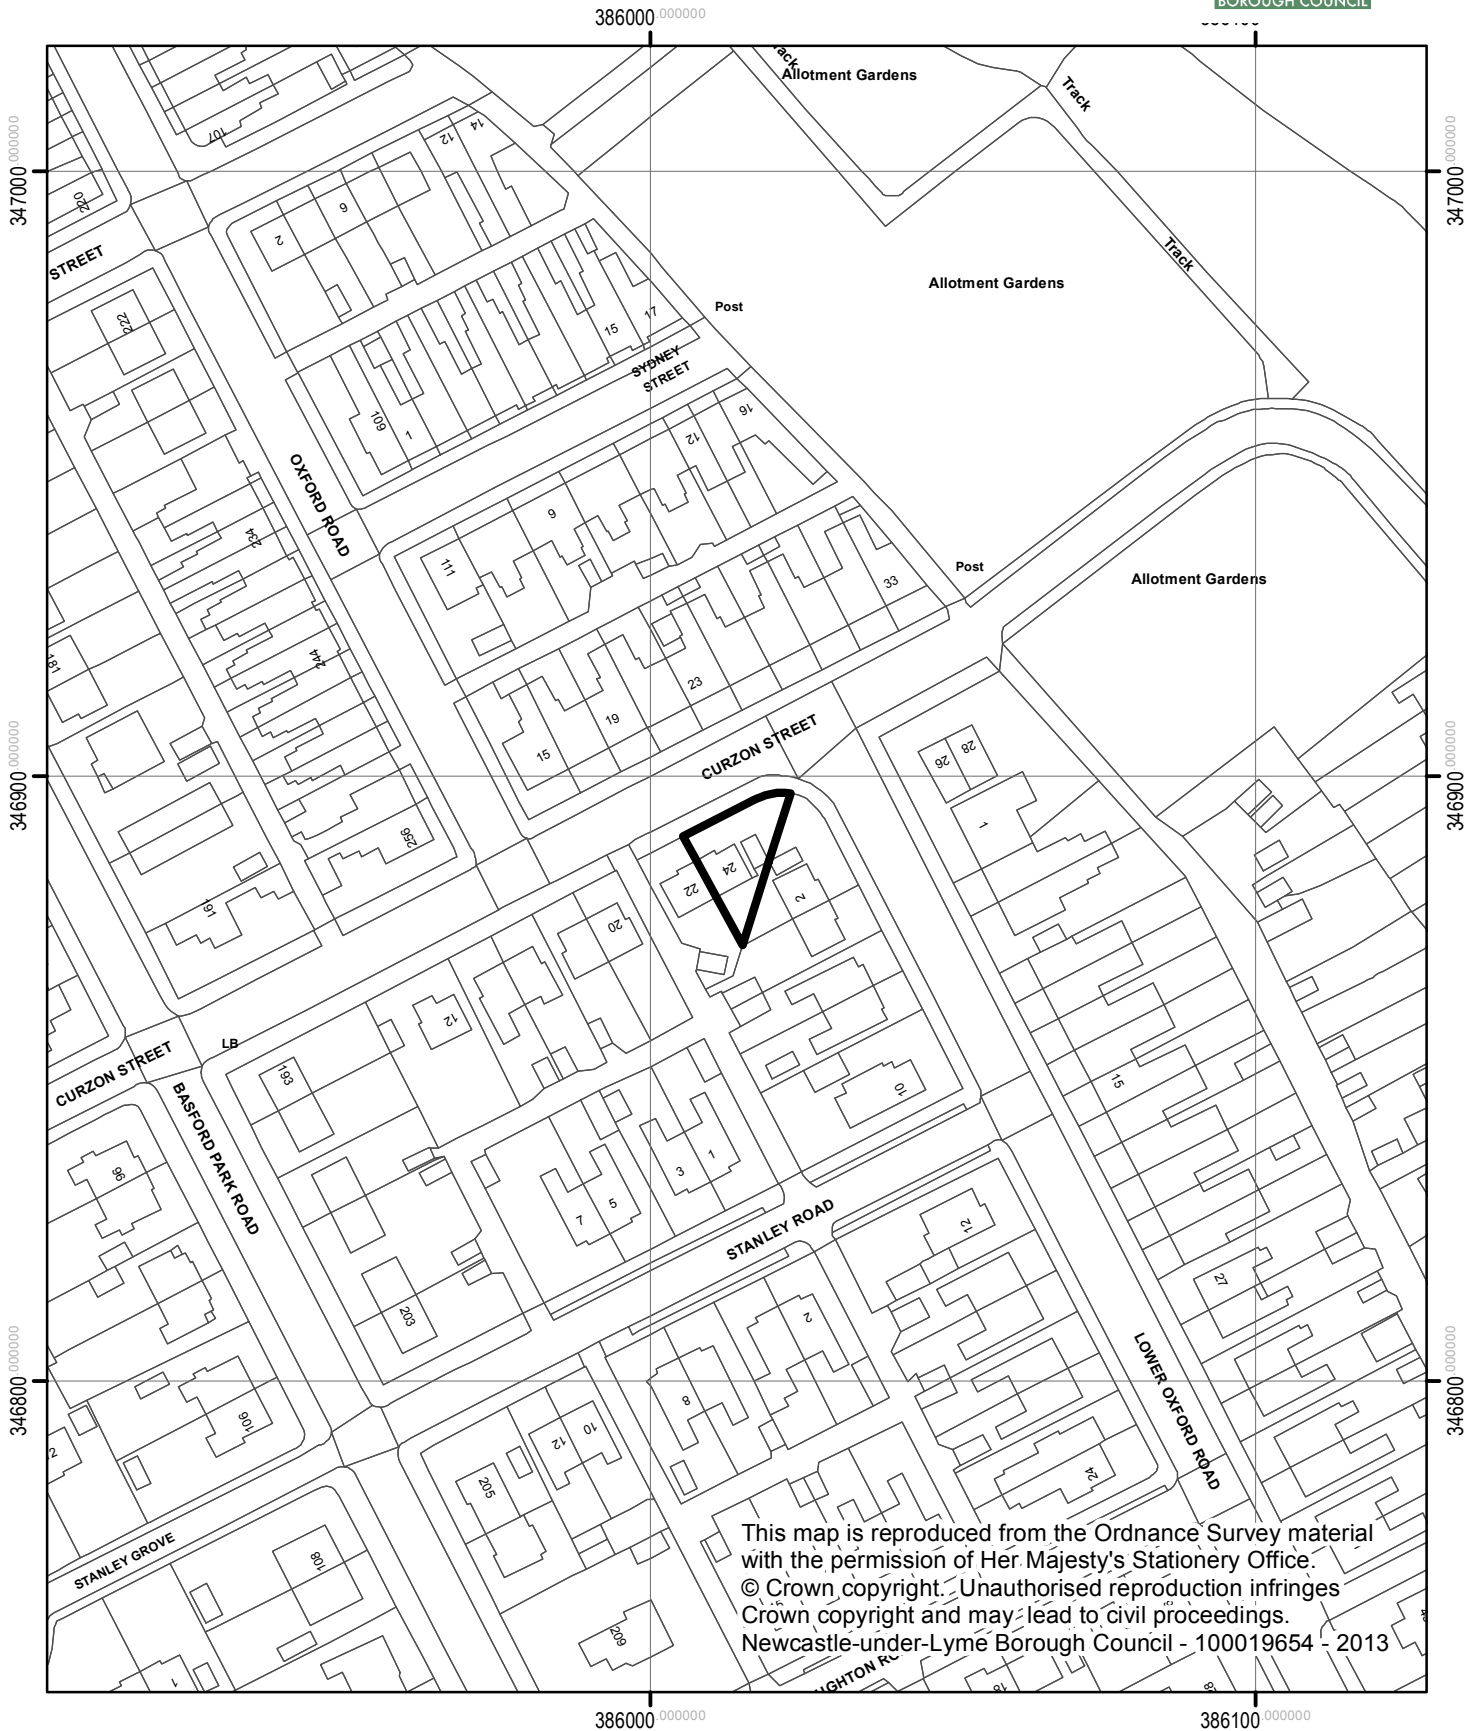

**24 Curzon Street  
Basford  
16/00612/FUL & 16/00663/FUL**

This map is reproduced from the Ordnance Survey material with the permission of Her Majesty's Stationery Office.  
© Crown copyright. Unauthorised reproduction infringes Crown copyright and may lead to civil proceedings.  
Newcastle-under-Lyme Borough Council - 100019654 - 2013